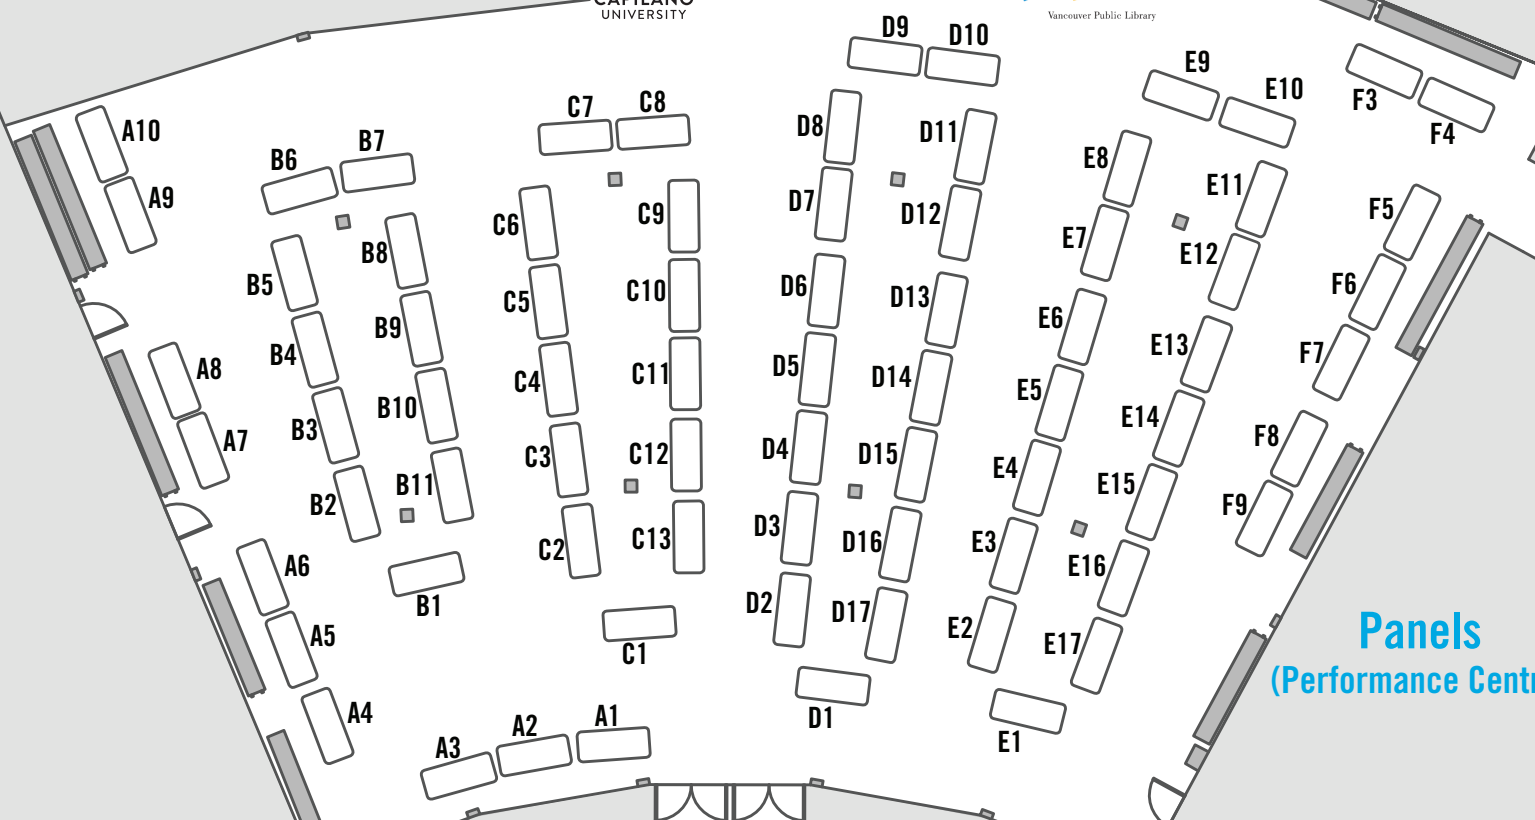

# EXHIBITION HALL FLOOR PLAN

Exit / Entrance

snaweyat lelati. Langara

Vancouver Public Library

Exit to Restrooms

**Panels**  
(Performance Centre)

Exit / Entrance  
(outside)